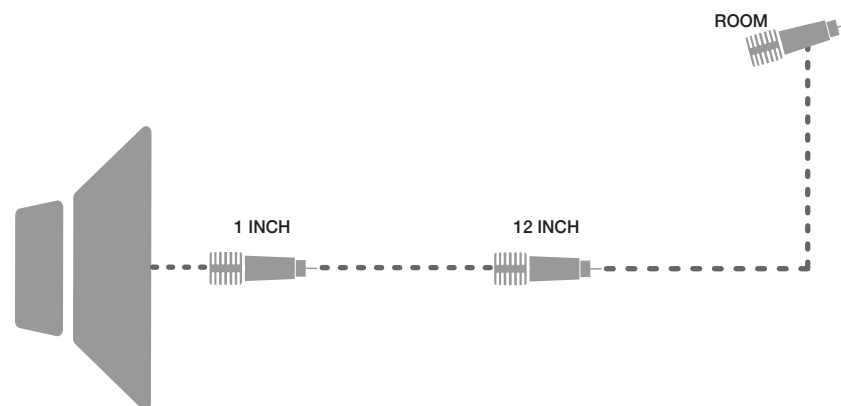

G11

Multi-Effects Processor

G11 Cabinet IR

The G11 provides a total of 22 cabinet emulations of all modeling amps. Cabinet Simulations offer the sonic response of each amp's cabinet when using G11 connected to a real amplifier.

In addition, G11 provides 70 pre-loaded full spectrum impulse response (IR data) of the cabinets that were captured by placing the microphone in three different positions. Each cabinet has a recording where the mic was placed 1-inch away (2.5cm approx.), a recording where the mic was placed 12-inches away (30cm approx.), and one where the mic was placed in the room.

*No. 17 has a 4th IR, which is a mix of the recording of the mic at 1-inch, 12-inches, and in the room.

Note: Manufacturer names and product names are trademarks of their respective owners. The names are used only to illustrate sonic characteristics and do not indicate any affiliation with ZOOM.