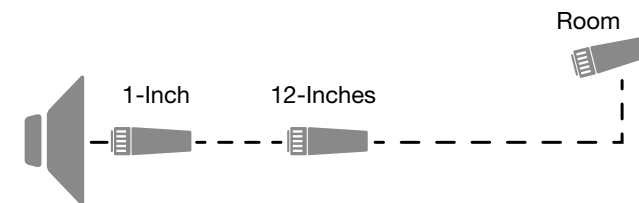

G11 Cabinet Simulations & IR Data Chart

The G11 provides total of 22 cabinet emulations of all modeling amps.

Cabinet Simulations offer the sonic response of each amp's cabinet when using G11 connected to a real amplifier.

In addition, G11 provides 70 pre-loaded high-resolution impulse response (IR data) of the cabinets that were captured by placing the microphone in three different positions. Each cabinet has a recording where the mic was placed 1-inch away (2.5 cm approx.), a recording where the mic was placed 12-inches away (30 cm approx.), and one where the mic was placed in the Room.

IR Data offer a full variety of sonic responses when using G11 connected DIRECT OUT to a PA or monitor system.

#	Cabinet Sim. Name	Preset Cabinet IR Data Description	IR Name		
			1-Inch	12-Inches	Room
1	MS4x12	British stack amp 1960 A-type cabinet with 4x12 speakers.	MS_1in	MS_12in	MS_Room
2	MS4x12GB	British stack amp 1960 B-type cabinet with 4x12 GB speaker.	MSGB_1in	MSGB_12in	MSGB_Room
3	MS4x12AL	British offset half-stack amp cabinet with 4x12 Alnico speakers.	MSAL_1in	MSAL_12in	MSAL_Room
4	FD2x12	American combo amp cabinet with 2x12 speakers.	FD_1in	FD_12in	FD_Room
5	FD-B4x10	American tweed combo amp cabinet with 4x10 speakers.	FDBM_1in	FDBM_12in	FDBM_Room
6	FD-DX1x12	American combo amplifier cabinet with 1x12 speaker.	FDDX_1in	FDDX_12in	FDDX_Room
7	FD MA2x12	American white stack amplifier cabinet with 2x12 speakers.	FDMA_1in	FDMA_12in	FDMA_Room
8	UK2x12	Early British combo amp with 2x12 Alnico speakers.	UK_1in	UK_12in	UK_Room
9	MK1 1x12	Early California combo type-1 amp cabinet with 1x12 speaker.	MK1_1in	MK1_12in	MK1_Room
10	MK3 1x12	Early California combo type-3 amp cabinet with 1x12 speaker.	MK3_1in	MK3_12in	MK3_Room
11	BGN4x12	Modern American stack amp cabinet with 4x12 speakers.	BGN_1in	BGN_12in	BGN_Room
12	HW4x12	Early UK stack amp cabinet with 4x12 speakers.	HW_1in	HW_12in	HW_Room
13	RCT4x12	Modern California stack amp cabinet with 4x12 V30 speakers.	RCT_1in	RCT_12in	RCT_Room
14	ORG4x12	Modern UK stack amp cabinet with 4x12 V30 speakers.	ORG_1in	ORG_12in	ORG_Room
15	DZ4x12F	Modern Germany stack amp cabinet with 4x12 V30 speakers.	DZF_1in	DZF_12in	DZF_Room
16	MA2x12	Modern class A combo amp cabinet with 2x12 speakers.	MA_1in	MA_12in	MA_Room
17*	–	British stack amp 1960 B-type cabinet with 4x12 V30 speakers.	MSV_1in	MSV_12in	MSV_Room
18	KP4x12	ZOOM original KRAMPUS cabinet with 4x12 speakers.	KP_1in	KP_12in	KP_Room
19	RED4x10	ZOOM original REDLOOM cabinet with 4x10 speakers.	RED_1in	RED_12in	RED_Room
20	VT4x12	ZOOM original VELVET cabinet with 4x12 speakers.	VT_1in	VT_12in	VT_Room
21	MD1x12	ZOOM original MUDDY cabinet with 1x12 speaker.	MD_1in	MD_12in	MD_Room
22	7H4x12	ZOOM original 7 HEAVEN cabinet with 4x12 speakers.	7H_1in	7H_12in	7H_Room
23	PL4x12	ZOOM original POLLEX cabinet with 4x12 speakers.	PL_1in	PL_12in	PL_Room

*No. 17 has a 4th IR (MSV_Mix), which is a mix of the recording of the mic at 1-inch and in the room.